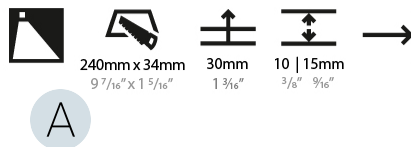

GENERAL

Series: Delight
Subseries: Delight String Wide
Brand: Prolicht
Division: Architectural
Mounting Type: Recessed
Mounting Location: Wall
Subcategory: Step Light

PHYSICAL

Shape: Rectangle
Length (mm): 250
Length (in): 9 ¹³/₁₆
Width (mm): 40
Width (in): 1 ⁹/₁₆
Height (mm): 250
Depth (mm): 26
Height (in): 9 ¹³/₁₆
Depth (in): 1
Ceiling Thickness (mm): 10 / 12 / 15
Ceiling Thickness (in): 3/8 or 1/2 or 9/16
Min. Recessing Depth (mm): 30
Min. Recessing Depth (in): 1 ³/₁₆
Light Distribution: Asymmetric
Weight (kg): .83
Weight (lbs): 1.8
Fixture Finish: SSR / BKV / CWI / CRY / HAB / UFT / ITA / RUA / FTG / MYG / LOD / PUS / FRO / FUP / KIA / POP / BLS / SPG / MEY / GOH / GUM / CHC / COM / ABZ / JAG / OBR / MOS / ROR
Fixture Material: Aluminum
Cut-out Measurements: 240mm / 9 7/16" x 34mm / 1 5/16"

ELECTRICAL

Lamp Type: LED (Zhaga Standard)
Input Wattage (W): 2.2
Total Output Wattage (W): 2
Dimming: 0-10V Dimming / Phase Dimming (120Vac Only)
Driver Included: No
Driver Location: Remote
Driver Type: Constant Current - 120 / 277Vac
Driver Class: Class 2
Input Voltage (V): 120 - 277
Constant Current (MA): 700

LED

Number of LEDs: 1
Color Temperature (°K): 2700 / 3000 / 3500 / 4000
Max. Delivered Lumen (lm): 60 / 60 / 68 / 70
CRI: >90 CRI
Lamp Life (hrs): 50000

OPTICAL

RATINGS AND CERTIFICATIONS

Certified By: Certified for North American Standards
IP rating: IP20