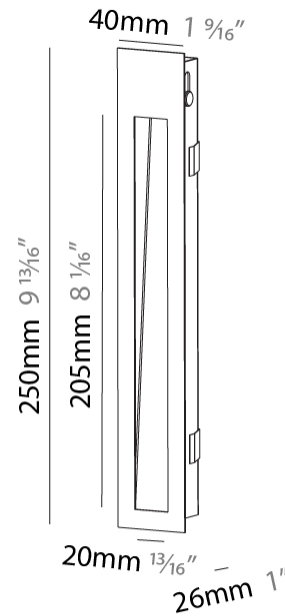

GENERAL

Series: Delight
Subseries: Delight String Wide
Brand: Prolicht
Division: Architectural
Mounting Type: Recessed
Mounting Location: Wall
Subcategory: Step Light

PHYSICAL

Shape: Rectangle
Length (mm): 250
Length (in): 9 ¹³/₁₆
Width (mm): 40
Width (in): 1 ⁹/₁₆
Height (mm): 250
Depth (mm): 26
Height (in): 9 ¹³/₁₆
Depth (in): 1
Ceiling Thickness (mm): 10 / 12 / 15
Ceiling Thickness (in): 3/8 or 1/2 or 9/16
Min. Recessing Depth (mm): 30
Min. Recessing Depth (in): 1 ³/₁₆
Light Distribution: Asymmetric
Weight (kg): .83
Weight (lbs): 1.8
Fixture Finish: SSR / BKV / CWI / CRY / HAB / UFT / ITA / RUA / FTG / MYG / LOD / PUS / FRO / FUP / KIA / POP / BLS / SPG / MEY / GOH / GUM / CHC / COM / ABZ / JAG / OBR / MOS / ROR
Fixture Material: Aluminum
Cut-out Measurements: 240mm / 9 7/16" x 34mm / 1 5/16"

ELECTRICAL

Lamp Type: LED (Zhaga Standard)
Input Wattage (W): 2.2
Total Output Wattage (W): 2
Dimming: 0-10V Dimming / Phase Dimming (120Vac Only)
Driver Included: No
Driver Location: Remote
Driver Type: Constant Current - 120 / 277Vac
Driver Class: Class 2
Input Voltage (V): 120 - 277
Constant Current (MA): 700

LED

Number of LEDs: 1
Color Temperature (°K): 2700 / 3000 / 3500 / 4000
Max. Delivered Lumen (lm): 60 / 60 / 68 / 70
CRI: >90 CRI
Lamp Life (hrs): 50000

OPTICAL

RATINGS AND CERTIFICATIONS

Certified By: Certified for North American Standards
IP rating: IP20